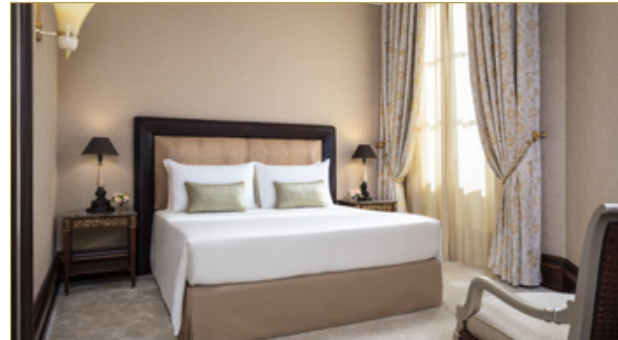

Premium Room

29 sqm
Maximum occupancy: 2 adults & 1 child
Total number of rooms: 93

- Located in the historic Clementino wing
- Travertine bathroom with tub