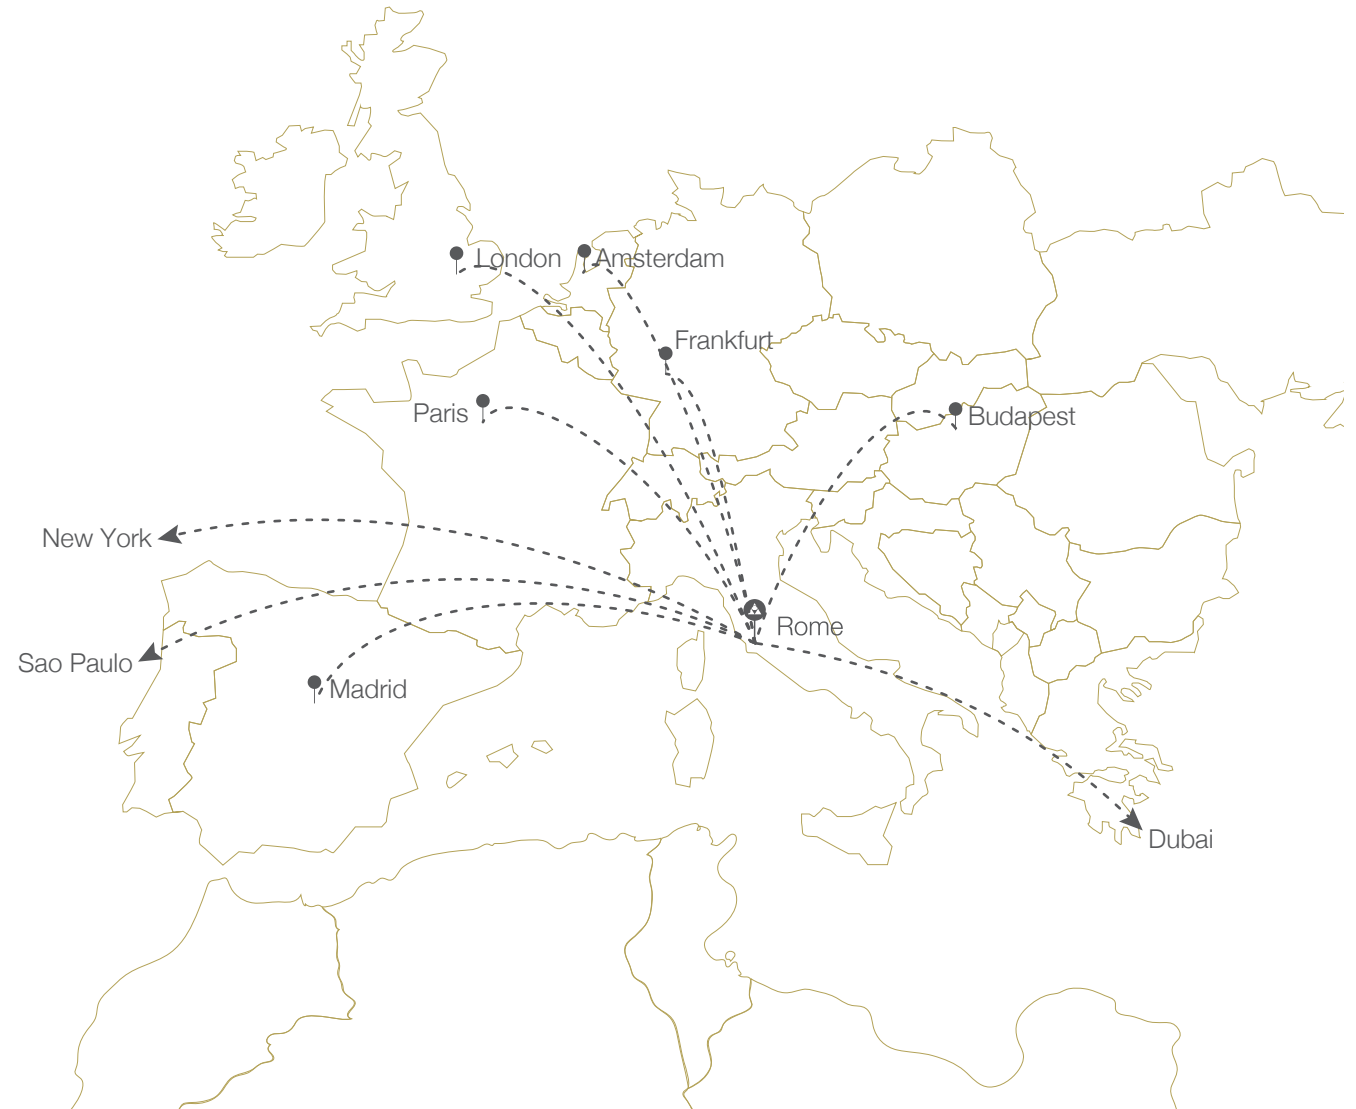

# LIVE THE HEART OF THE ETERNAL CITY

In one of the most enviable locations in the heart of Rome, this palatial setting is within walking distance of iconic sites such as the Fori Imperiali, Via Veneto, Trevi Fountain and the Spanish Steps. After a day of meetings or exploration, return to an evening of rooftop relaxation overlooking the Eternal City.

## INTERNATIONAL TRAVEL MAP

CITY	FLIGHTS PER DAY	TRAVEL TIME
LONDON - UK	29	2 H 35
PARIS - FRANCE	51	2 H
BUDAPEST - HUNGARY	2	1 H 40
MADRID - SPAIN	41	2 H 30
AMSTERDAM - NETHERLANDS	10	2 H 10
SAO PAULO - BRAZIL	1	10 H 30
NEW YORK - USA	21	8 H
FRANKFURT - GERMANY	9	1 H 50
DUBAI - UAE	3	5 H 40

## LOCAL TRAVEL MAP

Anantara Palazzo Naiadi Rome Hotel enjoys a conveniently central vantage point in the city, just a 40-minute drive from Fiumicino International Airport and 30-minute drive from Ciampino Airport.