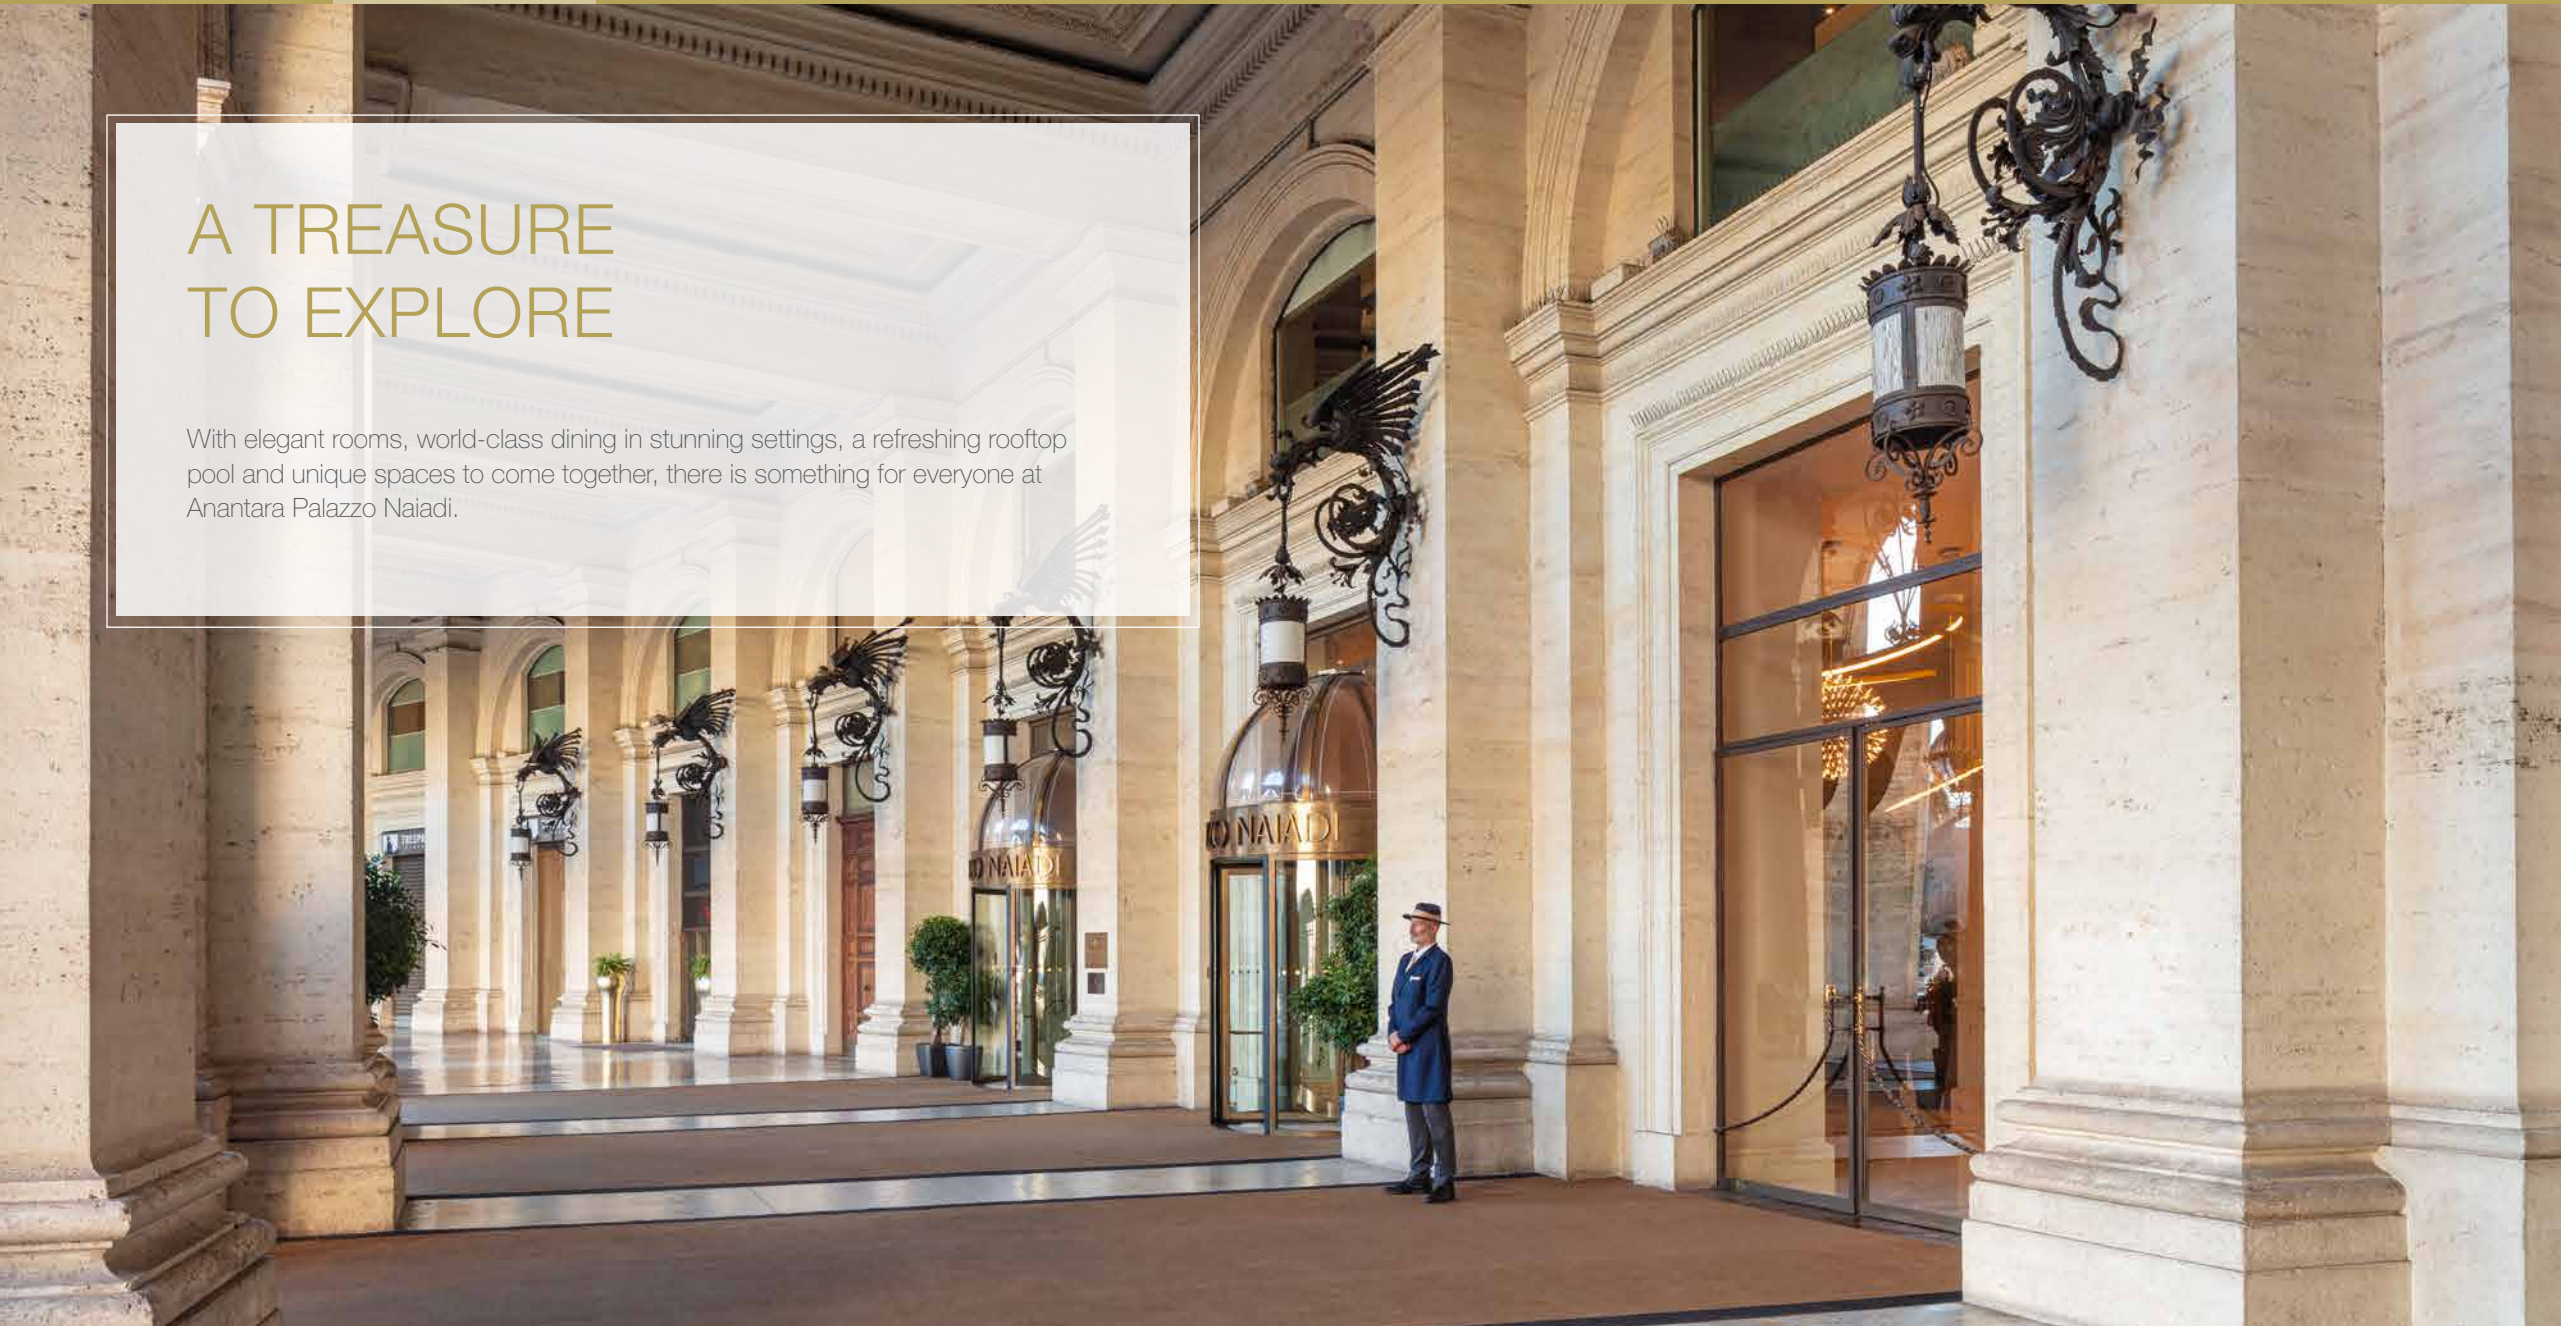

A TREASURE TO EXPLORE

With elegant rooms, world-class dining in stunning settings, a refreshing rooftop pool and unique spaces to come together, there is something for everyone at Anantara Palazzo Naiadi.