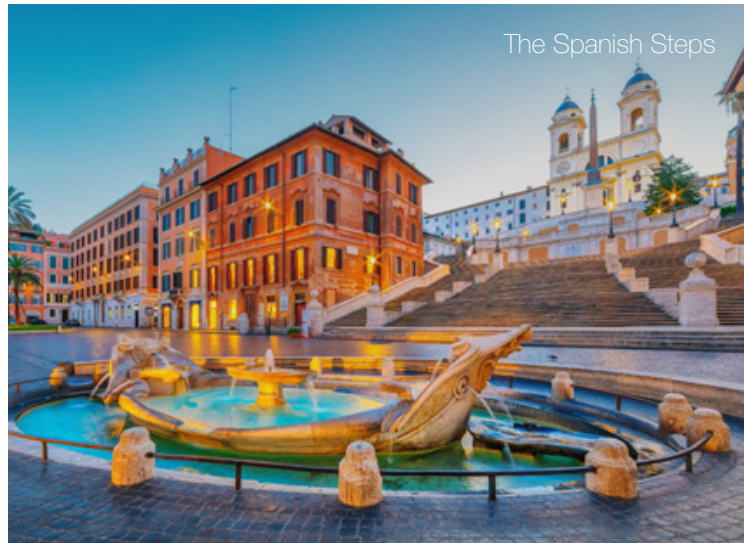

# LIVE THE HEART OF THE ETERNAL CITY

In one of the most enviable locations in the heart of Rome, this palatial setting is within walking distance of iconic sites such as the Fori Imperiali, Via Veneto, Trevi Fountain and the Spanish Steps. After a day of meetings or exploration, return to an evening of rooftop relaxation overlooking the Eternal City.

# PLACES OF INTEREST

The Colosseum

The Vatican Museums

The Trevi Fountain

The Spanish Steps

Villa Borghese Gardens